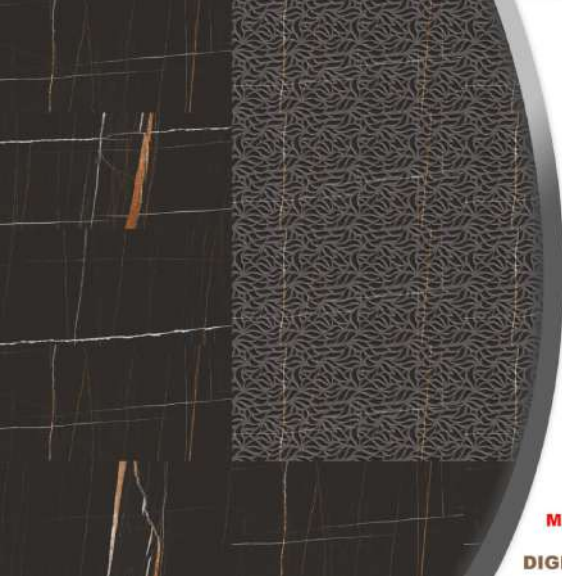

DK

HL

DK

MATT SERIES
300x600 MM
DIGITAL WALL TILES